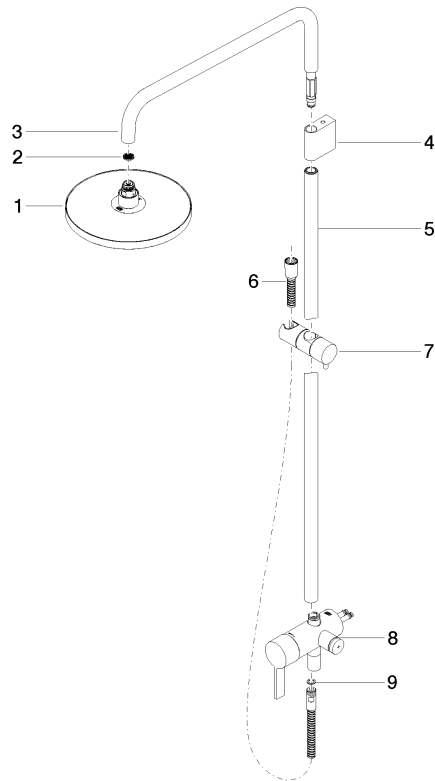

Showerpipe with single-lever shower mixer - Chrome

IMO

ST 050 306 7979

Fits: IMO, LULU, TARA, LISSÉ, VAIA, META, CYO

- shower with fixed riser projection 450mm
 - Rain shower: PURE RAIN, max. flow rate 14 l/min (at 3 bar)
 - rain shower Ø 220 mm
 - rain shower with anti-scale system
 - Hand shower: COMPACT RAIN, max. flow rate 15 l/min (at 3 bar)
 - spray head Ø 100mm
 - height of fittings up to rain shower (bottom edge) 1010mm
 - height of fittings up to top edge of elbow 1150mm
 - metal shower hose 1750mm with integrated anti-twist protection
 - 1/2" connection
 - slide bar
 - Pipe diameter 23.5 mm
 - automatic diverter for fixed-riser shower/hand shower
- Intrinsic protection against back flow.**

IMO

ST 050 306 7979

Fits: IMO, LULU, TARA, LISSÉ, VAIA, META

- shower with fixed riser projection 450mm
- overhead shower: rain flow
- rain shower Ø 220 mm
- rain shower with anti-scale system
- max. rainshower flow 14 l/min
- height of fittings up to rain shower (bottom edge) 1010mm
- height of fittings up to top edge of elbow 1150mm
- metal shower hose 1750mm with integrated anti-twist protection
- 1/2" connection
- slide bar
- Pipe diameter 23.5 mm
- automatic diverter for fixed-riser shower/hand shower
- quick clearing

Showerpipe with single-lever shower mixer - Chrome

IMO

ST 050 306 7979

ST 050 306 7979

mm [inches]
1:10

Flow rate chart

Certificates

DVGW_DW-
6512DN0126.

Belgaqua_21-025-
27_1.

WRAS_2101043.

LGA_38677.

ST 050 306 7979

Spare parts list

No.	Item Number	Name	Quantity used	Delivery time
1	04 12 05 092 00-00	shower	1	10
2	09 23 01 039 90	sieve	1	2
3	90 28 22 348 00-00	pipe	1	10
4	90 17 11 149 00-00	holder	1	10
5	04 28 22 349 00-00	pipe	1	60
6	28 322 970-00	Metal shower hose 1/2" x 3/8" x 1750 mm - Chrome	1	2
7	12 570 970-00	Slide unit - Chrome	1	10
8	90 17 01 251 00-00	connection	1	10
9	90 14 20 026 00 90	seal	1	2